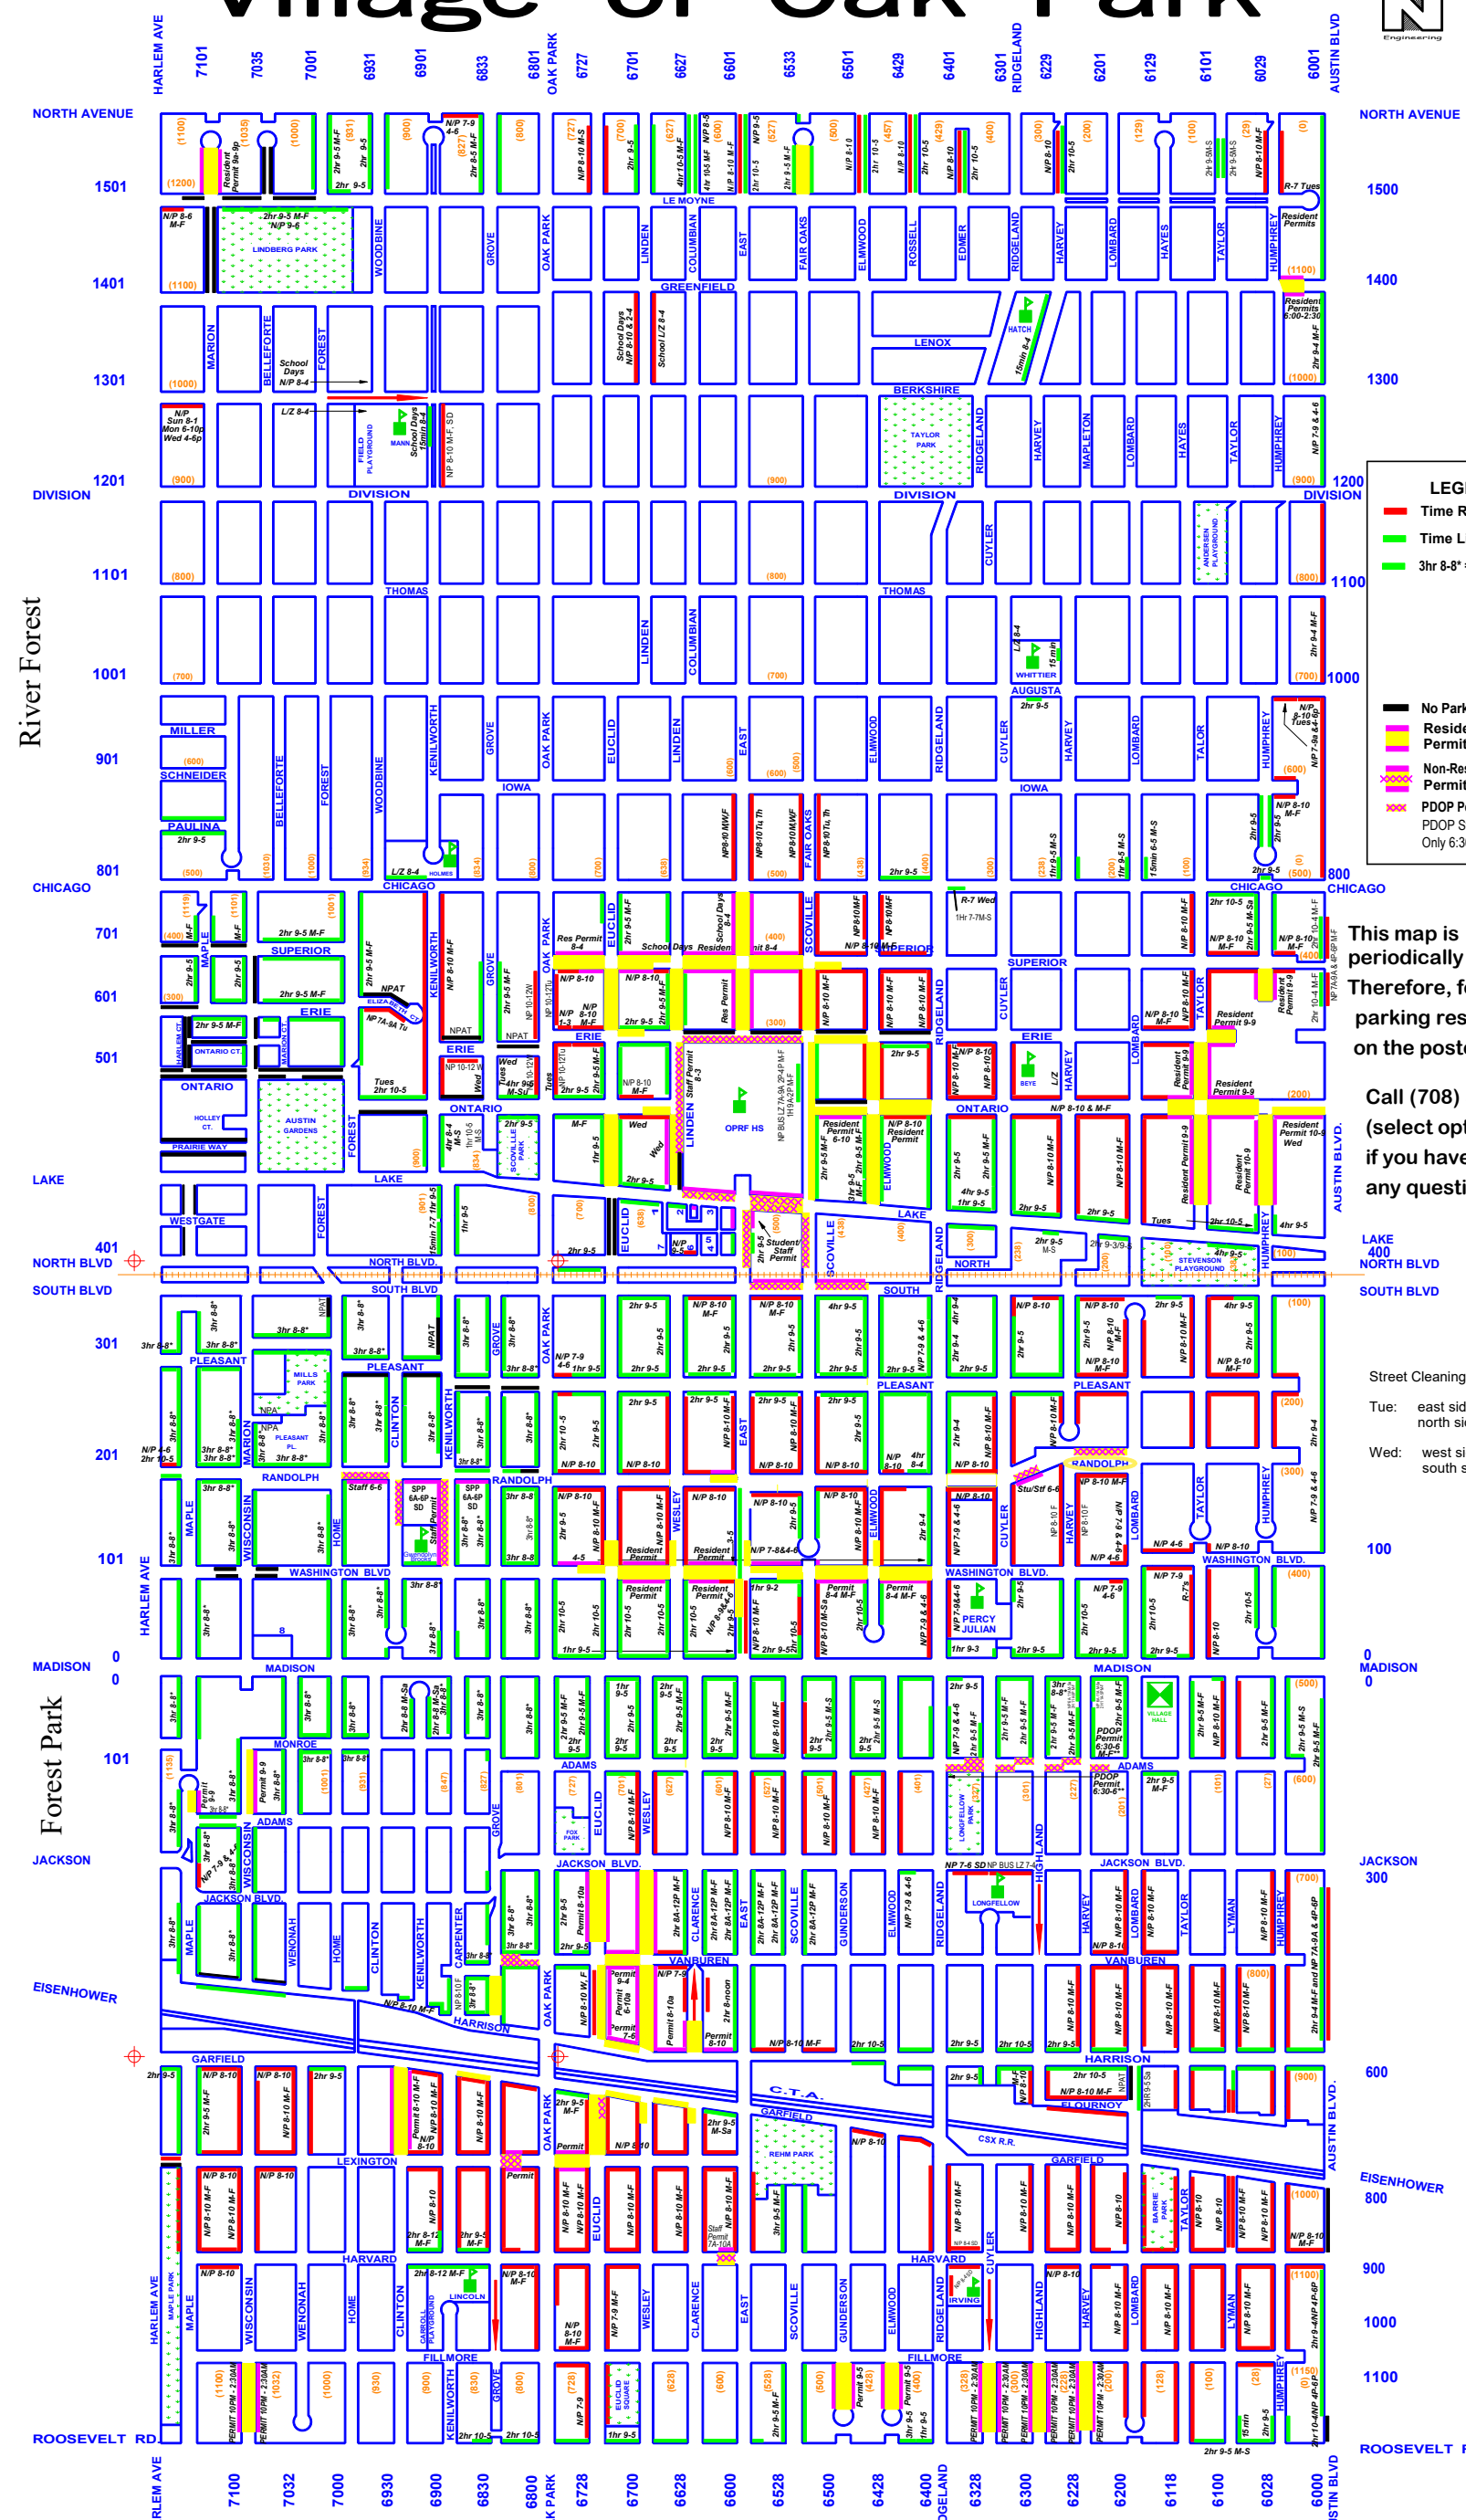

Village of Oak Park

LEGEND

- █ Time Restrictions
- █ Time Limits
- █ No Parking Anytime
- █ Resident Daytime Permit Parking
- █ Non-Resident Daytime Permit Parking
- █ PDOP Permit 6:30-6** = PDOP Staff Permit Parking Only 6:30AM - 6PM MON-FRI

This map is periodically updated. Therefore, follow the parking restrictions on the posted signs.

Call (708) 358-7275 (select option 4) if you have any questions

Street Cleaning
 Tue: east side (even) north side (even)
 Wed: west side (odd) south side (odd)

Berwyn Daytime Parking Restrictions Cicero

This map is periodically updated. Therefore, follow the parking restrictions on the posted signs.

Revised on 07/31/2023